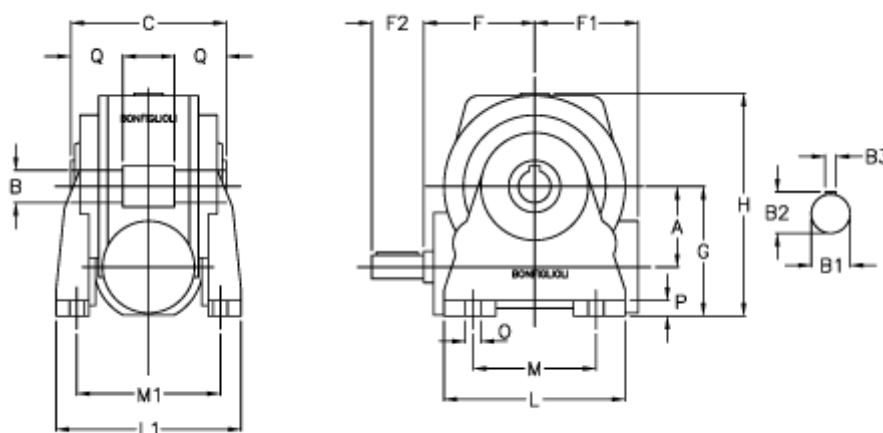

Data Sheet

Article number: 3901210030100

Description: Worm gear with solid input shaft
VF 210N-30-HS

Measures

a	= 210.0	F1 = 277	O = 26.0
B	= 90	F2 = 110	P = 25
B1	= 48	g = 335	Q = 85.0
B2	= 51.5	H = 555.0	
B3	= 14	L = 440	
C	= 260	L1 = 320	
Description = VF 210N-xx-HS		m = 340	
F	= 230.0	M1 = 265.0	